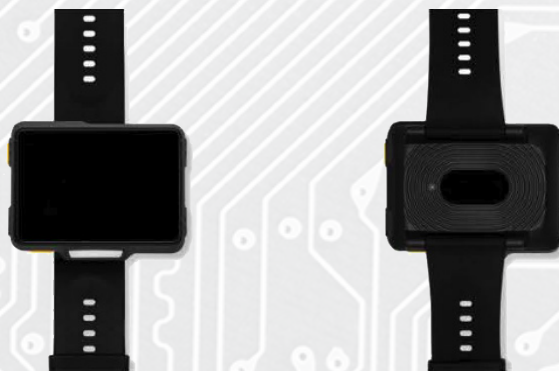

Recommended sectors

- Food and Beverage
- Health
- Logistics
- Production companies
- Warehouse